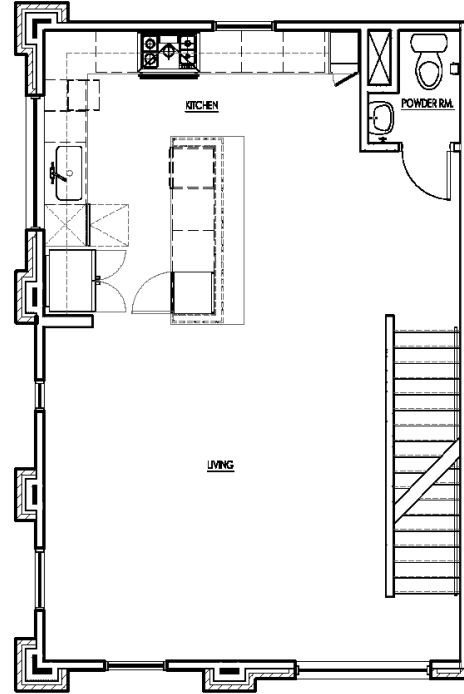

UNIT THB3

1,429 SQ.FT. | 2 BEDS | 2.5 BATHS

RED CEDAR
HOMES

Prices, promotions, incentives, features, options, amenities, floorplans, elevations, designs, materials, and dimensions are subject to change without notice. Square footage and dimensions are estimated and may vary in actual construction. Actual position of house on lot will be determined by the site plan and plot plan. Floorplans, interiors and elevations are artist's conception or model renderings and are not intended to show specific detailing. Floorplans are the property of Red Cedar Capital and its affiliates and are protected by U.S. copyright laws.