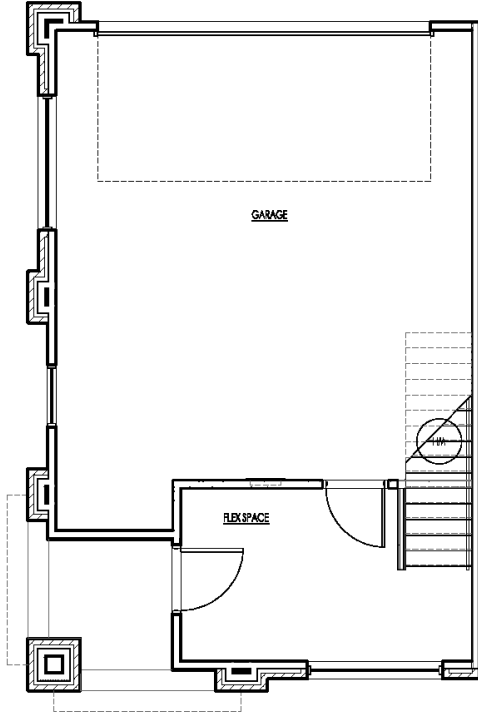

UNIT THB3

1,429 SQ.FT. | 2 BEDS | 2.5 BATHS

RED CEDAR
HOMES

Prices, promotions, incentives, features, options, amenities, floorplans, elevations, designs, materials, and dimensions are subject to change without notice. Square footage and dimensions are estimated and may vary in actual construction. Actual position of house on lot will be determined by the site plan and plot plan. Floorplans, interiors and elevations are artist's conception or model renderings and are not intended to show specific detailing. Floorplans are the property of Red Cedar Capital and its affiliates and are protected by U.S. copyright laws.