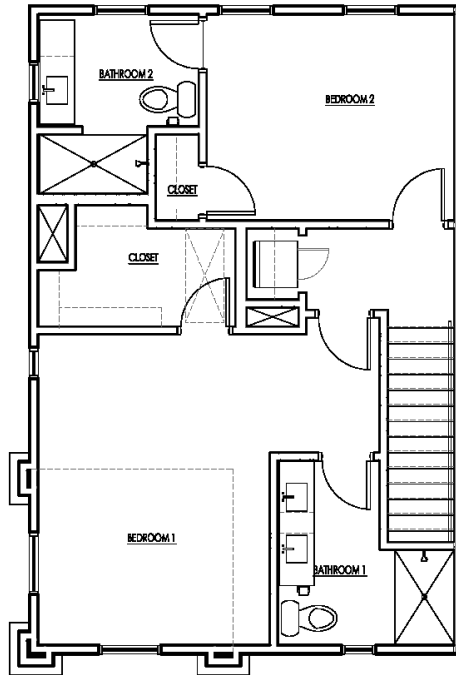

UNIT THB3

1,429 SQ.FT. | 2 BEDS | 2.5 BATHS

RED CEDAR
HOMES

Prices, promotions, incentives, features, options, amenities, floorplans, elevations, designs, materials, and dimensions are subject to change without notice. Square footage and dimensions are estimated and may vary in actual construction. Actual position of house on lot will be determined by the site plan and plot plan. Floorplans, interiors and elevations are artist's conception or model renderings and are not intended to show specific detailing. Floorplans are the property of Red Cedar Capital and its affiliates and are protected by U.S. copyright laws.