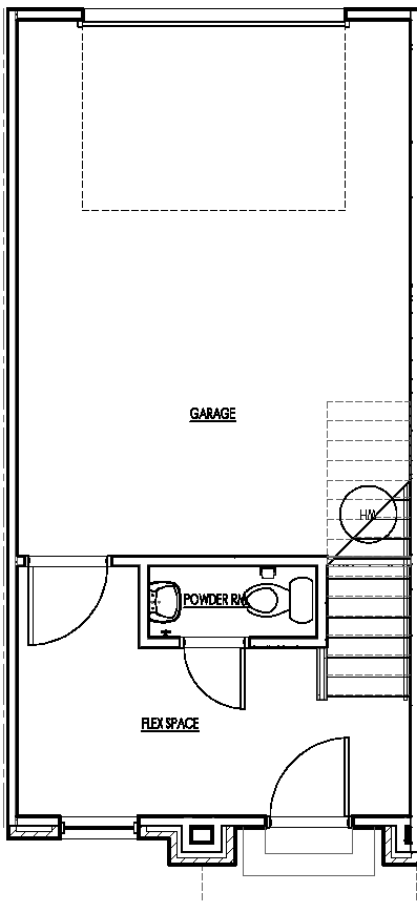

# UNIT THB4

1,163 SQ.FT. | 1 BED | 1.5 BATHS

Prices, promotions, incentives, features, options, amenities, floorplans, elevations, designs, materials, and dimensions are subject to change without notice. Square footage and dimensions are estimated and may vary in actual construction. Actual position of house on lot will be determined by the site plan and plot plan. Floorplans, interiors and elevations are artist's conception or model renderings and are not intended to show specific detailing. Floorplans are the property of Red Cedar Capital and its affiliates and are protected by U.S. copyright laws.