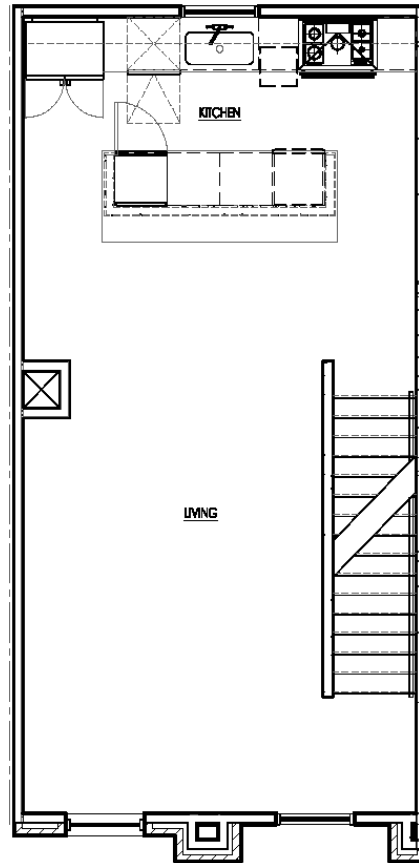

# UNIT THB4

1,163 SQ.FT. | 1 BED | 1.5 BATHS

Prices, promotions, incentives, features, options, amenities, floorplans, elevations, designs, materials, and dimensions are subject to change without notice. Square footage and dimensions are estimated and may vary in actual construction. Actual position of house on lot will be determined by the site plan and plot plan. Floorplans, interiors and elevations are artist's conception or model renderings and are not intended to show specific detailing. Floorplans are the property of Red Cedar Capital and its affiliates and are protected by U.S. copyright laws.