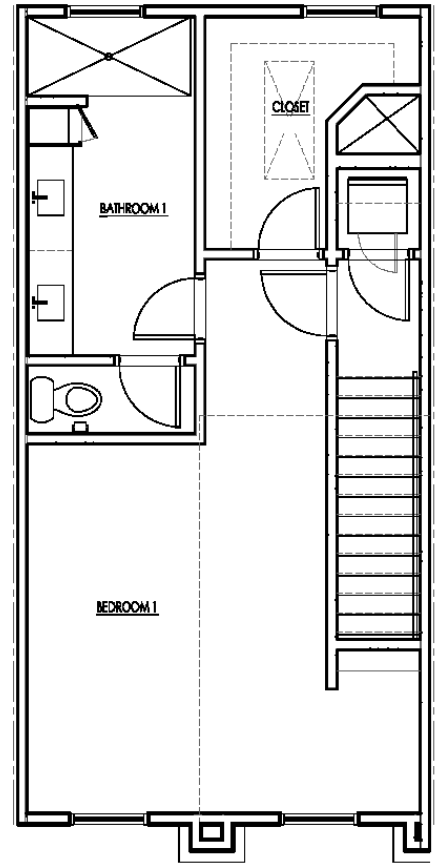

# UNIT THB4

1,163 SQ.FT. | 1 BED | 1.5 BATHS

Prices, promotions, incentives, features, options, amenities, floorplans, elevations, designs, materials, and dimensions are subject to change without notice. Square footage and dimensions are estimated and may vary in actual construction. Actual position of house on lot will be determined by the site plan and plot plan. Floorplans, interiors and elevations are artist's conception or model renderings and are not intended to show specific detailing. Floorplans are the property of Red Cedar Capital and its affiliates and are protected by U.S. copyright laws.